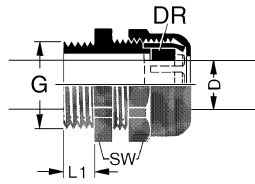

Technical data

Clamping range D	13 – 18 mm
Approvals	UL
Temperature range	-20 °C ... +100 °C
Protection class	IP68
	Up to 5 bar
Thread form	PG
Thread G	PG 21
SW	33 mm
L1	11 mm

Construction

Description	TOP-T-P PG21
Material	PA 6.6-V-2
Material sealing ring	Neoprene
Color	grey RAL 7001

Technical data sheet - TOP-T-P gray

General

PU 25 piece

Dimensions

Symbols

23.08.2019 – Subject to technical modification

Part-No. 600665

USA: LUTZE INC.